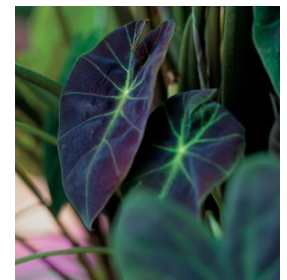

Colocasia e. Illustris;
PS-Shade; 24-36" x
12-18"; Upright